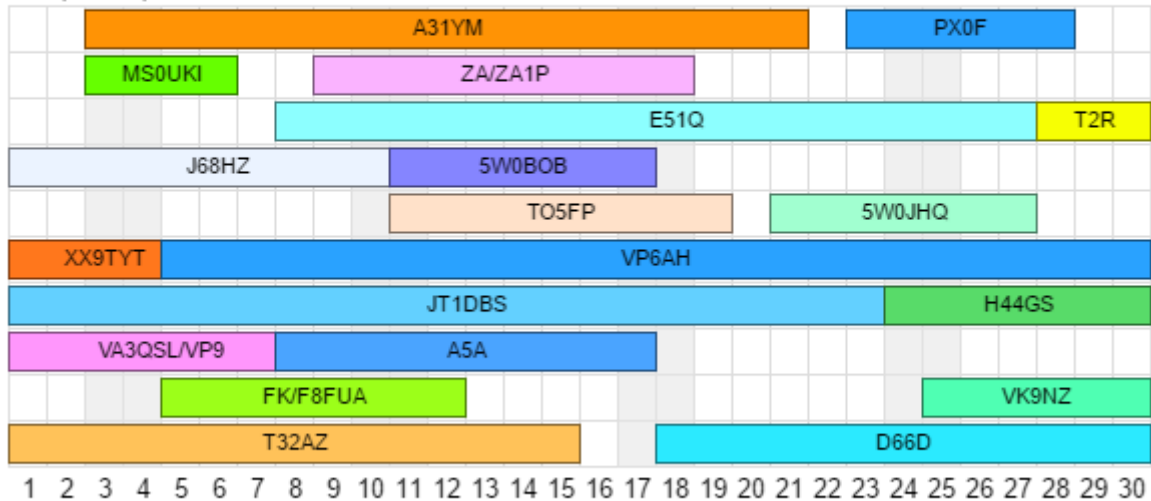

VK9N, NORFOLK ISL The Quake Contesters Geoff ZL3GA, Mark ZL3AB, Paul ZL4TT and Phil ZL3PAH will be operating as VK9NZ between September 25 and October 8. Activity from 160 to 6 meter with 3 stations. QSL via ZL3PAH, OQRS Club Log, LoTW.

ZF, CAYMAN ISL Bill, W5SJ will be QRV as ZF2EZ from September 27 until October 1. Operation from the ZF1EJ/ZF1A QTH working mostly on 30 meter. QSL via W5JAY.

DX Timeline by **DXWORLD.net**

DXWORLD.net FEATURED DXPEDITIONS TIMELINE

Last update: September 6, 2016

Edited by MM0NDX

SEPTEMBER

© IK8LOV Max Laconca

IOTA

The IOTA'S marked with a yellow box are claimed by less than 25% of IOTA participants. These IOTAs are rather rare. Follow the link to find out more.

This week on HF

EU-038 Ameland Marcel, PD5MVH is active as call/P until September 17. Operation on 40, 20 and 10 meter using CW, SSB and JT65. QSL via home call, direct or bureau.

<https://www.rsgbiota.org/info/search.php?q=EU038>

EU-041 Maddalena Isl Andrea, IZ1MHY is operating as IM0/call until September 18. QRV on HF using CW, SSB and digital modes. QSL via IZ1HMY direct or via 9A8ARS bureau, LoTW.

<https://www.rsgbiota.org/info/search.php?q=EU041>

EU-052 Zakynthos Isl Look for SV8/GM0LVI/P until September 27. QSL via home call, direct or bureau.

<https://www.rsgbiota.org/info/search.php?q=EU052>

EU-057 Ruegen Isl Look for Klaus DL7UXG as call/P between September 18 and September 30. Activity on HF using CW, SSB and digital modes. QSL via home call, direct or bureau, LoTW.

<https://www.rsgbiota.org/info/search.php?q=EU057>

EU-062 Vandve Isl Leif LA3DNA, Trond LA3ENA and Frank DH0JAE will be QRV as LA2S between September 16 and September 20. QSL via LA3DNA, direct or bureau.

<https://www.rsgbiota.org/info/search.php?q=EU062>

EU-071 Westman Isl A team from Cambridge University Wireless Society is QRV until September 16 as TF/call. Operators are G3ZAY, M0BLF, DK2AB, M0WUT, M0ZXA and M0VFC. Operation from 40 to 15 meter using CW and SSB. QSL via Club Log OQRS and LoTW.

<https://www.rsgbiota.org/info/search.php?q=EU071>

EU-075 Aigina Isl <https://www.rsgbiota.org/info/search.php?q=eu075>