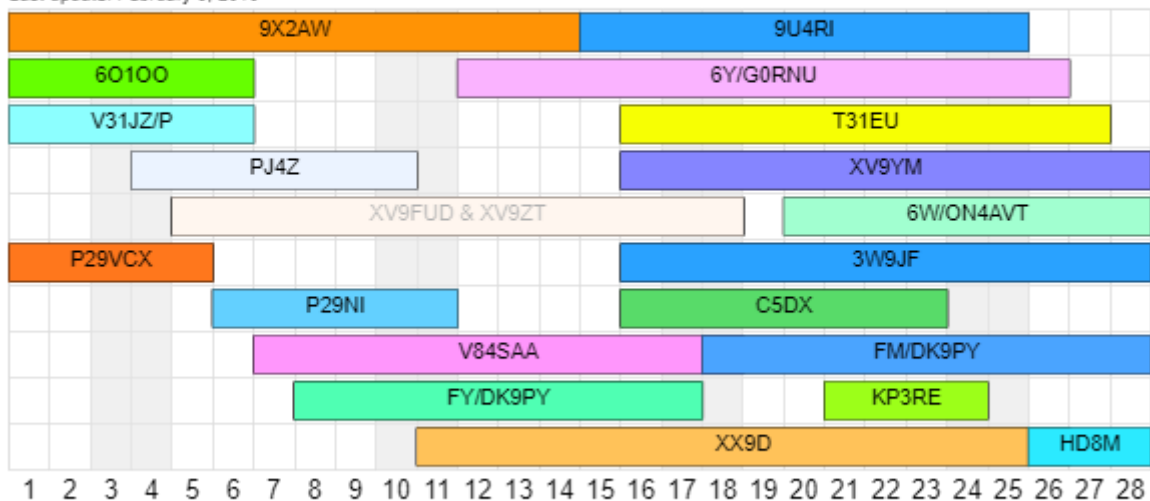

JD1, OGASAWARA Nobuaki, JA0JHQ will once again be QRV as JD1BOW from February 15 and February 18. Operation mainly during the ARRL CW contest. QSL via home call.

PJ6, SABA Look for PJ6A during the ARRL CW Contest (February 16-17). Team is K5AC, NM1Y, K4UEE and WC4X, they will sign with their own PJ6/calls before the contest.

T31, CENTRAL KIRIBATI From February 16 until March 5 a group of 6 operators will be active from Kanton Island as T31EU. The license is confirmed by CCK and they have permission from the Phoenix Island Protected Area (PIPA).

Operators: DL2AWG Guenter, DL6JGN Hans, DJ9RR Heye, DM2AUJ Wolf, DK5WL Joe and PA3EWP Ronald. Operating from 10-160m in the main modes CW, SSB, RTTY and some FT8. QSL via DL2AWG. Before and after the DXpedition we will be active from Tarawa T30, (holiday style).

V3, BELIZE During the ARRL DX CW Contest look for WC0W, K5PI, W5MJ, NM0C, WW0G, AD0KH and WC0T as V3T. QRV outside contest with callsigns V31AT, V31IT, V31TP. QSL V3T via WC0W.

XV, VIETNAM Andy, DL3YM will be QRV as XV9YM from Ho Chi Minh between February 16 and March 18. Operation from 40 to 10 meter using CW. QSL via home call, LoTW.

YS, EL SALVADOR Tom, KC0W will be active as YS2/call from February 16 until February 22. QRV from 80 to 6 meter using CW only with empathies for Asia and Europe. QSL via home call.

DXCC Timeline

FEATURED DXPEDITIONS TIMELINE

Last update: February 6, 2019

Edited by MM0NDX

FEBRUARY

IK8LOV Max Laconca