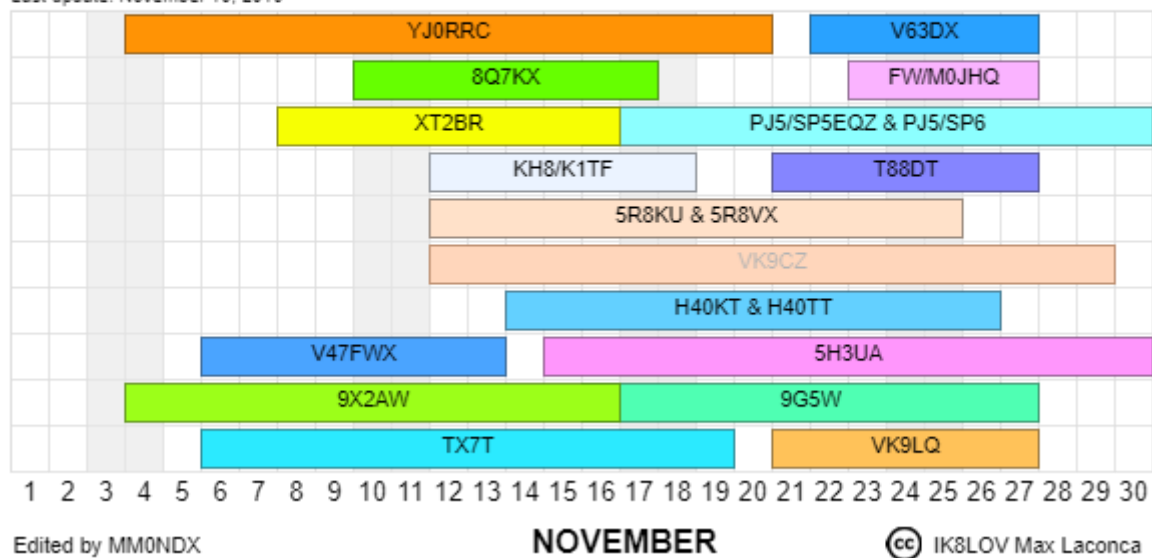

DX WORLD.net

DX bulletin 326

14/11/2019

By ON9CFG

ON9CFG@telenet.be

DXCC Timeline

DX WORLD.net FEATURED DXPEDITIONS TIMELINE

Last update: November 10, 2019

DXCC

This week on HF

3B8, MAURITIUS Olof, G0CKV and others will be operating as 3B8M during the CQWW CW Contest (Nov 23-24). Operation before and after the contest mostly on the low bands between November 18 and November 29. QSL via M0OXO.

5H, TANZANIA Alex K2BB, Pavel UU0JR and others will be operating as 5H3EME and 5H3UA between November 15 and November 30 (approx). Operation on HF and VHF using CW, SSB, digi and EME. An entry in the CQWW DX CW contest is included. QSL via K2BB, direct or bureau, LoTW. <http://5h3eme.com/>

5U, NIGER Pierre, HB9AMO will once again be active as 5U9AMO between November 15 and November 25. An entry in the CQWW CW contest is included. Operation from 160 to 10 meter before the contest. QSL via M0URX. <http://www.hb9amo.net/5u9amo.php>

6O, SOMALIA Ali, EP3CQ is once again active as 6O100 until end November. Activity when time permits mainly using FT8.